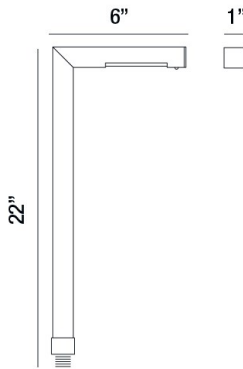

PROJECT INFORMATION

Job Name: Date: Type:

Comments: