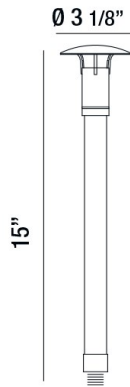

31943, PATH LIGHT,3W,LED,SOLID BRASS

PRODUCT DETAILS

No.	:	31943-017
Product Color	:	ANTIQUÉ BRONZE
Diameter	:	3.125"
Height	:	15"
Weight	:	1.4lbs

LIGHT SOURCE DETAILS

Light Source Type	:	INTEGRATED LED
Input Voltage	:	12V
Bulb Voltage	:	12V
Socket Type	:	LED
Total Wattage	:	3W
Total Lumen	:	120lm
Kelvin	:	2700K
CRI	:	80

TECHNICAL DETAILS

IP Rating	:	65
Location	:	WET
Approval	:	
Title 24	:	Yes

Options Available

ITEM NO.	FINISH	SHADE
31943-017	ANTIQUÉ BRONZE	

PROJECT INFORMATION

Job Name: Date: Type:

Comments: