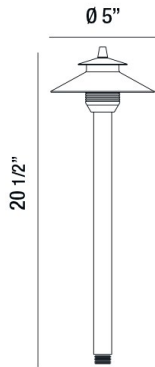

31940, PATH LIGHT,4W,LED,SOLID BRASS,ANTIQUE BRZ

PRODUCT DETAILS

No.	:	31940-016
Product Color	:	ANTIQUE BRONZE
Diameter	:	5"
Height	:	20.5"
Weight	:	2.8lbs

LIGHT SOURCE DETAILS

Light Source Type	:	INTEGRATED LED
Input Voltage	:	12V
Bulb Voltage	:	12V
Socket Type	:	LED
Total Wattage	:	4W
Total Lumen	:	150lm
Kelvin	:	2700K
CRI	:	80

TECHNICAL DETAILS

IP Rating	:	65
Location	:	WET
Approval	:	
Title 24	:	Yes

Options Available

ITEM NO.	FINISH	SHADE
31940-016	ANTIQUE BRONZE	

PROJECT INFORMATION

Job Name: Date: Type:

Comments: