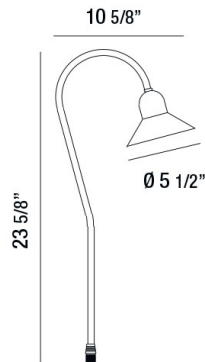

31931, PATH LIGHT,4W,LED,SOLID BRASS

PRODUCT DETAILS

No.	:	31931-014
Product Color	:	ANTIQUE BRONZE
Width	:	10.625"
Diameter	:	5.5"
Height	:	23.625"
Weight	:	1.8lbs

LIGHT SOURCE DETAILS

Light Source Type	:	INTEGRATED LED
Input Voltage	:	12V
Bulb Voltage	:	12V
Socket Type	:	LED
Total Wattage	:	4W
Total Lumen	:	150lm
Kelvin	:	2700K
CRI	:	80
Dimmable	:	No

Options Available

ITEM NO.	FINISH	SHADE
31931-014	ANTIQUÉ BRONZE	

TECHNICAL DETAILS

IP Rating	:	65
Location	:	WET
Approval	:	
Title 24	:	Yes

PROJECT INFORMATION

Job Name: Date: Type:

Comments: