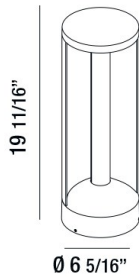

31920, BOLLARD, 12W, LED, GRAPHITE GREY

PRODUCT DETAILS

No.	:	31920-025
Product Color	:	GRAPHITE GREY
Diameter	:	6.3125"
Height	:	19.6875"
Weight	:	5.2lbs

LIGHT SOURCE DETAILS

Light Source Type	:	INTEGRATED LED
Input Voltage	:	120V
Bulb Voltage	:	120V
Socket Type	:	LED
Total Wattage	:	12W
Total Lumen	:	500lm
Kelvin	:	3000K
CRI	:	80
Dimmable	:	No

Options Available

ITEM NO.	FINISH	SHADE
31920-025	GRAPHITE GREY	

TECHNICAL DETAILS

IP Rating	:	65
Location	:	WET
Approval	:	
Title 24	:	Yes

PROJECT INFORMATION

Job Name: Date: Type:

Comments: