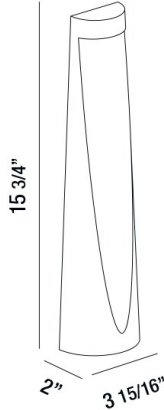

31916, BOLLARD, 1X7W, LED

PRODUCT DETAILS

No.	:	31916-028
Product Color	:	GRAPHITE GREY
Length	:	3.9375"
Width	:	2"
Height	:	15.75"
Weight	:	1.3lbs

LIGHT SOURCE DETAILS

Light Source Type	:	INTEGRATED LED
Input Voltage	:	120V/277VV
Bulb Voltage	:	120V
Socket Type	:	LED
Total Wattage	:	7W
Total Lumen	:	300lm
Kelvin	:	3000K
CRI	:	80
Dimmable	:	No

Options Available

ITEM NO.	FINISH	SHADE
31916-028	GRAPHITE GREY	

TECHNICAL DETAILS

Driver	:	Electronic driver 120V 50/60Hz
IP Rating	:	65
Location	:	WET
Approval	:	

PROJECT INFORMATION

Job Name: Date: Type: