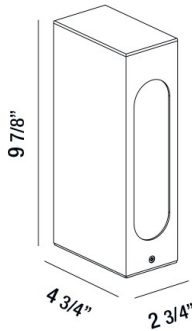

31913, BOLLARD, 1X7W, LED

PRODUCT DETAILS

No.	:	31913-027
Product Color	:	GRAPHITE GREY
Length	:	4.75"
Width	:	2.75"
Height	:	9.875"
Weight	:	1.7lbs

LIGHT SOURCE DETAILS

Light Source Type	:	INTEGRATED LED
Input Voltage	:	120V
Bulb Voltage	:	120V
Socket Type	:	LED
Total Wattage	:	7W
Total Lumen	:	140lm
Kelvin	:	3000K
CRI	:	80
Dimmable	:	No

Options Available

ITEM NO.	FINISH	SHADE
31913-027	GRAPHITE GREY	

TECHNICAL DETAILS

Driver	:	Electronic driver 120V 50/60Hz
IP Rating	:	54
Location	:	WET
Approval	:	
Title 24	:	Yes

PROJECT INFORMATION

 Job Name: Date: Type: