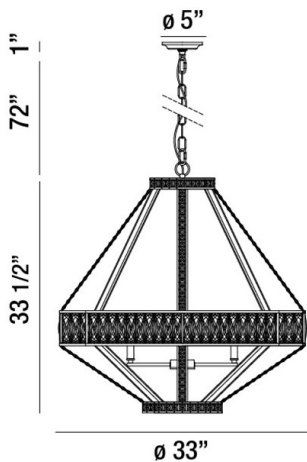

## BELLEZZA, 33" ROUND CHANDELIER

### PRODUCT DETAILS

No.	:	31884-016
Product Color	:	BRONZE
Product Material	:	METAL
Shade / Accent Colour	:	CLEAR
Shade / Accent Material	:	CRYSTAL
Diameter	:	33"
Height	:	33.5"
Overall Height	:	106.5"
Weight	:	37.4lbs

### TECHNICAL DETAILS

Hanging Support Type	:	CHAIN
Hanging Support Length	:	72"
Canopy / Backplate Height	:	1"
Canopy / Backplate Dia.	:	5"
Location	:	DRY
Approval	:	