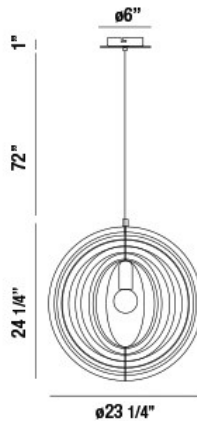

ABRUZZO, 23" ROUND PENDANT

PRODUCT DETAILS

No.	:	31872-017
Product Color	:	WEATHERED GREY
Product Material	:	METAL
Shade / Accent Colour	:	WEATHERED GREY
Shade / Accent Material	:	WOOD
Diameter	:	23.25"
Height	:	24.25"
Overall Height	:	97.25"
Weight	:	4.8lbs

LIGHT SOURCE DETAILS

Number of Bulbs	:	1
Light Source	:	Incandescent
Light Source Type	:	A19
Input Voltage	:	120V
Bulb Voltage	:	120V
Socket Type	:	E26
Wattage	:	60W
Total Wattage	:	60W
Bulb Included	:	No
Dimmable	:	Yes

OPTIONS AVAILABLE

ITEM NO.	FINISH	SHADE
31872-010	WOOD	NATURAL WOOD
31872-017	WEATHERED GREY	WEATHERED GREY

TECHNICAL DETAILS

Hanging Support Type	:	WIRE
Hanging Support Length	:	72"
Canopy / Backplate Height	:	1"
Canopy / Backplate Dia.	:	6"
Location	:	DRY
Approval	:	