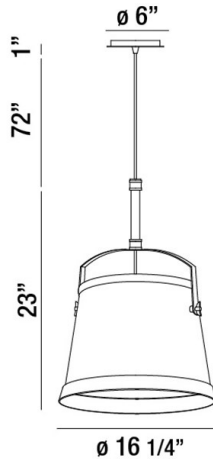

TURIN, 16" ROUND PENDANT

PRODUCT DETAILS

No.	:	31871-013
Product Color	:	ANTIQUE SILVER
Product Material	:	METAL
Diameter	:	16.25"
Height	:	23"
Overall Height	:	96"
Weight	:	4.1lbs

LIGHT SOURCE DETAILS

Number of Bulbs	:	1
Light Source	:	Incandescent
Light Source Type	:	A19
Input Voltage	:	120V
Bulb Voltage	:	120V
Socket Type	:	E26
Wattage	:	60W
Total Wattage	:	60W
Bulb Included	:	No
Dimmable	:	Yes

Options Available

ITEM NO.	FINISH	SHADE
31871-013	ANTIQUE SILVER	

TECHNICAL DETAILS

Hanging Support Type	:	WIRE
Hanging Support Length	:	72"
Canopy / Backplate Height	:	1"
Canopy / Backplate Dia.	:	6"
Location	:	DRY
Approval	:	