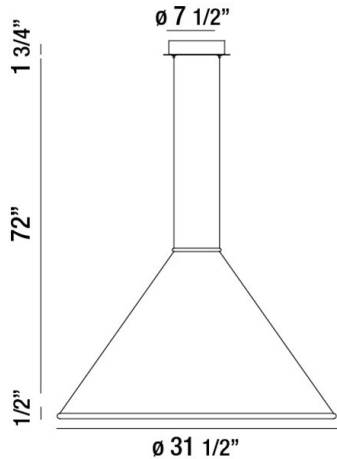

VALLEY, 32" ROUND PENDANT

PRODUCT DETAILS

No.	:	31860-017
Product Color	:	CHROME
Product Material	:	METAL
Shade / Accent Colour	:	OPAL WHITE
Shade / Accent Material	:	ACRYLIC
Diameter	:	31.5"
Height	:	0.5"
Overall Height	:	74.25"
Weight	:	4.2lbs

LIGHT SOURCE DETAILS

Light Source Type	:	INTEGRATED LED
Input Voltage	:	120V
Bulb Voltage	:	120V
Total Wattage	:	30W
Total Lumen	:	2250lm
Kelvin	:	3000K
CRI	:	80+
Dimmable	:	Yes

Options Available

ITEM NO.	FINISH	SHADE
31860-017	CHROME	OPAL WHITE

TECHNICAL DETAILS

Light Direction	:	Down
Hanging Support Type	:	AIRCRAFT CABLE
Hanging Support Length	:	72"
Canopy / Backplate Height	:	1.75"
Canopy / Backplate Dia.	:	7.5"
Adjustable Lamp Head	:	No
Location	:	DRY
Approval	:	