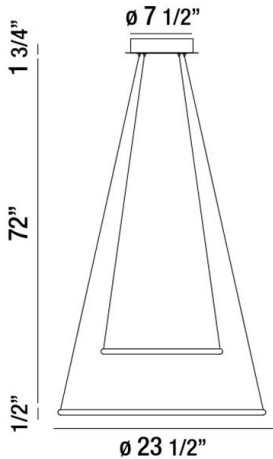

VALLEY, 24" ROUND PENDANT

PRODUCT DETAILS

No.	:	31856-010
Product Color	:	CHROME
Product Material	:	METAL
Shade / Accent Colour	:	OPAL WHITE
Shade / Accent Material	:	ACRYLIC
Diameter	:	23.5"
Height	:	0.5"
Overall Height	:	74.25"
Weight	:	3.1lbs

LIGHT SOURCE DETAILS

Light Source Type	:	INTEGRATED LED
Input Voltage	:	120V
Bulb Voltage	:	120V
Total Wattage	:	37W
Total Lumen	:	2775lm
Kelvin	:	3000K
CRI	:	80+
Dimmable	:	Yes

Options Available

ITEM NO.	FINISH	SHADE
31856-010	CHROME	OPAL WHITE

TECHNICAL DETAILS

Light Direction	:	Down
Hanging Support Type	:	AIRCRAFT CABLE
Hanging Support Length	:	72"
Canopy / Backplate Height	:	1.75"
Canopy / Backplate Dia.	:	7.5"
Adjustable Lamp Head	:	No
Location	:	DRY
Approval	:	