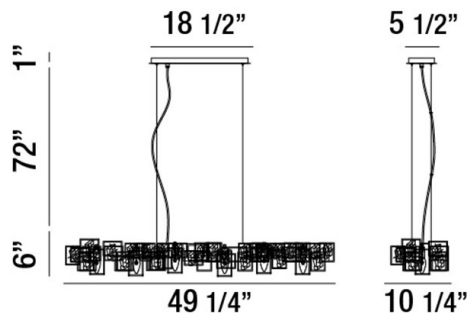

PATTON, 49" RECTANGULAR CHANDELIER

PRODUCT DETAILS

No.	:	31835-015
Product Color	:	BRONZE
Product Material	:	METAL
Shade / Accent Colour	:	BRONZE/STONE
Shade / Accent Material	:	METAL/STONE
Length	:	49.25"
Width	:	10.25"
Height	:	6"
Overall Height	:	79"
Weight	:	22.8lbs

LIGHT SOURCE DETAILS

Number of Bulbs	:	6
Light Source	:	Incandescent
Light Source Type	:	B10
Input Voltage	:	120V
Bulb Voltage	:	120V
Socket Type	:	E12
Wattage	:	60W
Total Wattage	:	360W
Bulb Included	:	No
Dimmable	:	Yes

Options Available

ITEM NO.	FINISH	SHADE
31835-015	BRONZE	BRONZE/STONE

TECHNICAL DETAILS

Light Direction	:	Down
Hanging Support Type	:	AIRCRAFT CABLE
Hanging Support Length	:	72"
Canopy / Backplate Length	:	18.5"
Canopy / Backplate Height	:	1"
Canopy / Backplate Width	:	5.5"
Adjustable Lamp Head	:	No
Approval	:	