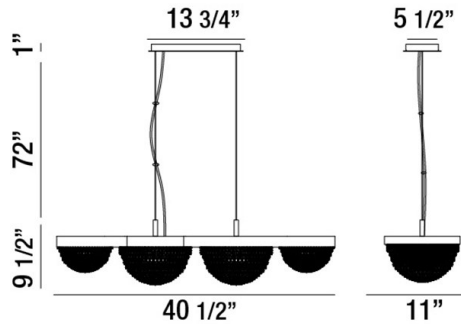

MONDO, 41" LINEAR CHANDELIER

PRODUCT DETAILS

No.	:	31832-014
Product Color	:	ANTIQUÉ GOLD
Product Material	:	METAL
Shade / Accent Colour	:	CLEAR
Shade / Accent Material	:	CRYSTAL ORBS
Length	:	40.5"
Width	:	11"
Height	:	9.5"
Overall Height	:	82.5"
Weight	:	27.7lbs

Options Available

ITEM NO.	FINISH	SHADE
31832-014	ANTIQUÉ GOLD	CLEAR

TECHNICAL DETAILS

Light Direction	:	Down
Hanging Support Type	:	AIRCRAFT CABLE
Hanging Support Length	:	72"
Canopy / Backplate Length	:	13.75"
Canopy / Backplate Height	:	1"
Canopy / Backplate Width	:	5.5"
Adjustable Lamp Head	:	No
Approval	:	