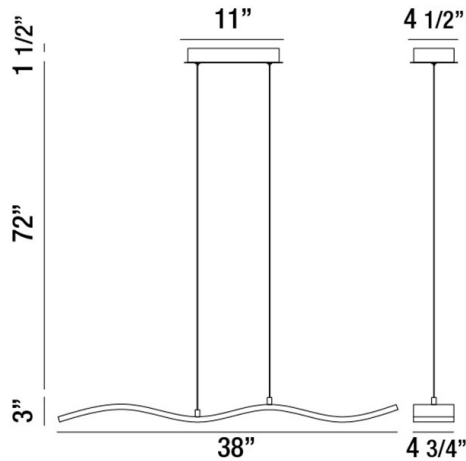

HIGH TIDE, 38" LINEAR PENDANT

PRODUCT DETAILS

No.	:	31806-015
Product Color	:	BLACK
Product Material	:	METAL
Shade / Accent Colour	:	FROSTED
Shade / Accent Material	:	ACRYLIC
Length	:	38"
Width	:	4.75"
Height	:	3"
Overall Height	:	76.5"
Weight	:	7.3lbs

LIGHT SOURCE DETAILS

Light Source Type	:	INTEGRATED LED
Input Voltage	:	120V
Bulb Voltage	:	120V
Total Wattage	:	25W
Total Lumen	:	2100lm
Kelvin	:	3000K
CRI	:	90
Dimmable	:	Yes

Options Available

ITEM NO.	FINISH	SHADE
31806-015	BLACK	FROSTED

TECHNICAL DETAILS

Light Direction	:	Down
Hanging Support Type	:	AIRCRAFT CABLE
Hanging Support Length	:	72"
Canopy / Backplate Length	:	11"
Canopy / Backplate Height	:	1.5"
Canopy / Backplate Width	:	4.5"
Adjustable Lamp Head	:	No
Approval	:	