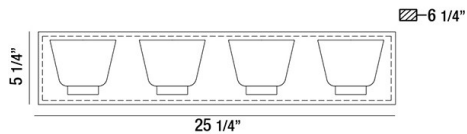

### PRODUCT DETAILS

No.	:	31802-017
Product Color	:	CHROME
Product Material	:	METAL
Shade / Accent Colour	:	FROSTED/CLEAR
Shade / Accent Material	:	GLASS
Width	:	25.25"
Height	:	5.25"
Ext	:	6.25"
Weight	:	10.2lbs

### TECHNICAL DETAILS

Light Direction	:	Up
Canopy / Backplate Length	:	25.188"
Canopy / Backplate Height	:	1.188"
Canopy / Backplate Width	:	5.094"
Adjustable Lamp Head	:	No
Mounting	:	Up
Approval	:	