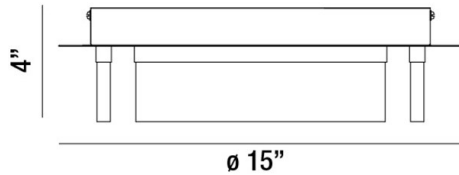

## BRIA, 15" CEILING MOUNT

### PRODUCT DETAILS

No.	:	31799-010
Product Color	:	CHROME
Product Material	:	METAL
Shade / Accent Colour	:	OPAL WHITE
Shade / Accent Material	:	ACRYLIC
Diameter	:	15"
Height	:	4"
Weight	:	5.5lbs

### TECHNICAL DETAILS

Canopy / Backplate Height	:	1.25"
Canopy / Backplate Dia.	:	12.625"
Adjustable Lamp Head	:	No
Approval	:	