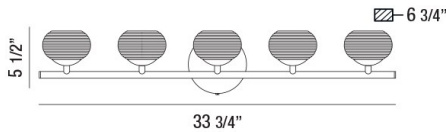

MARCHE, 34" VANITY LIGHT

PRODUCT DETAILS

No.	:	31796-019
Product Color	:	CHROME
Product Material	:	METAL
Shade / Accent Colour	:	FROSTED
Shade / Accent Material	:	ETCHED GLASS
Width	:	33.75"
Height	:	5.5"
Ext	:	6.75"
Weight	:	5.9lbs

LIGHT SOURCE DETAILS

Light Source Type	:	INTEGRATED LED
Input Voltage	:	120V
Bulb Voltage	:	120V
Total Wattage	:	30W
Total Lumen	:	2600lm
Kelvin	:	3000K
CRI	:	80+
Dimmable	:	Yes

Options Available

ITEM NO.	FINISH	SHADE
31796-019	CHROME	FROSTED

TECHNICAL DETAILS

Light Direction	:	Up
Canopy / Backplate Height	:	1.25"
Canopy / Backplate Dia.	:	4.75"
Adjustable Lamp Head	:	No
Mounting	:	Up
Approval	:	

PROJECT INFORMATION

 Job Name: Date: Type:

 Comments: