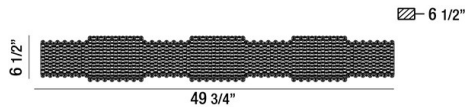

SPOSA, WALL MOUNT

PRODUCT DETAILS

No.	:	31782-012
Product Color	:	CHROME
Product Material	:	METAL
Shade / Accent Colour	:	CLEAR
Shade / Accent Material	:	CRYSTAL
Width	:	49.75"
Height	:	6.5"
Ext	:	6.5"
Weight	:	25.4lbs

Options Available

ITEM NO.	FINISH	SHADE
31782-012	CHROME	CLEAR

TECHNICAL DETAILS

Adjustable Lamp Head	:	No
Mounting	:	Up or Down
Location	:	DRY
Approval	:	

PROJECT INFORMATION

Job Name: Date: Type:

Comments: