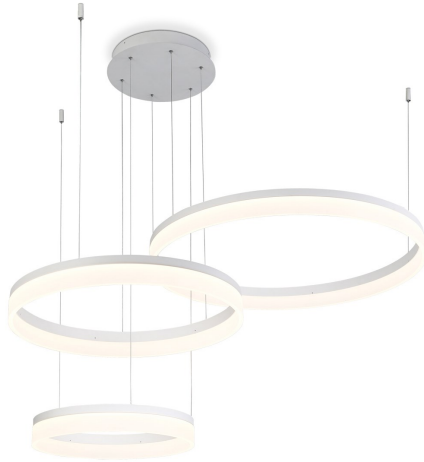

MINUTA, 48" ROUND CHANDELIER

PRODUCT DETAILS

No.	:	31779-012
Product Color	:	SAND WHITE
Product Material	:	ALUMINUM
Shade / Accent Colour	:	FROSTED
Shade / Accent Material	:	ACRYLIC
Diameter	:	47.75"
Height	:	2.75"
Overall Height	:	76.75"
Weight	:	21.3lbs

LIGHT SOURCE DETAILS

Light Source Type	:	INTEGRATED LED
Input Voltage	:	120V
Bulb Voltage	:	120V
Total Wattage	:	106W
Total Lumen	:	7400lm
Kelvin	:	3000K
CRI	:	80+
Dimmable	:	Yes

Options Available

ITEM NO.	FINISH	SHADE
31779-012	SAND WHITE	FROSTED
31779-029	BRONZE	FROSTED

TECHNICAL DETAILS

Light Direction	:	Down
Hanging Support Type	:	AIRCRAFT CABLE
Hanging Support Length	:	72"
Canopy / Backplate Height	:	2"
Canopy / Backplate Dia.	:	13"
Adjustable Lamp Head	:	No
Approval	:	