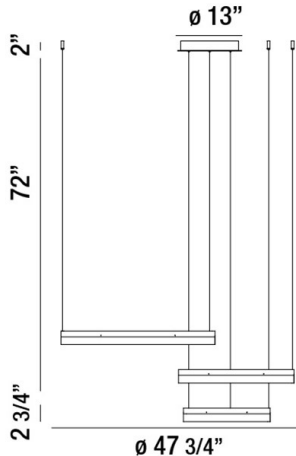

MINUTA, 48" ROUND CHANDELIER

PRODUCT DETAILS

No.	:	31779-012
Product Color	:	SAND WHITE
Product Material	:	ALUMINUM
Shade / Accent Colour	:	FROSTED
Shade / Accent Material	:	ACRYLIC
Diameter	:	47.75"
Height	:	2.75"
Overall Height	:	76.75"
Weight	:	21.3lbs

LIGHT SOURCE DETAILS

Light Source Type	:	INTEGRATED LED
Input Voltage	:	120V
Bulb Voltage	:	120V
Total Wattage	:	106W
Total Lumen	:	7400lm
Kelvin	:	3000K
CRI	:	80+
Dimmable	:	Yes

Options Available

ITEM NO.	FINISH	SHADE
31779-012	SAND WHITE	FROSTED
31779-029	BRONZE	FROSTED

TECHNICAL DETAILS

Light Direction	:	Down
Hanging Support Type	:	AIRCRAFT CABLE
Hanging Support Length	:	72"
Canopy / Backplate Height	:	2"
Canopy / Backplate Dia.	:	13"
Adjustable Lamp Head	:	No
Approval	:	