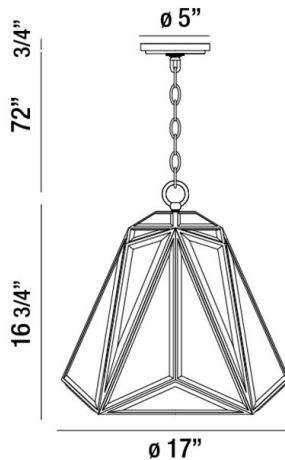

GLACIER, 17" ROUND PENDANT

PRODUCT DETAILS

No.	:	31645-010
Product Color	:	BRONZE
Product Material	:	METAL
Shade / Accent Colour	:	CLEAR
Shade / Accent Material	:	GLASS
Diameter	:	17"
Height	:	16.75"
Overall Height	:	89.5"
Weight	:	11.4lbs

LIGHT SOURCE DETAILS

Number of Bulbs	:	3
Light Source	:	Incandescent
Light Source Type	:	B10
Input Voltage	:	120V
Bulb Voltage	:	120V
Socket Type	:	E12
Wattage	:	60W
Total Wattage	:	180W
Bulb Included	:	No
Dimmable	:	Yes

Options Available

ITEM NO.	FINISH	SHADE
31645-010	BRONZE	CLEAR

TECHNICAL DETAILS

Light Direction	:	Down
Hanging Support Type	:	CHAIN
Hanging Support Length	:	72"
Canopy / Backplate Height	:	0.75"
Canopy / Backplate Dia.	:	5"
Adjustable Lamp Head	:	No
Approval	:	