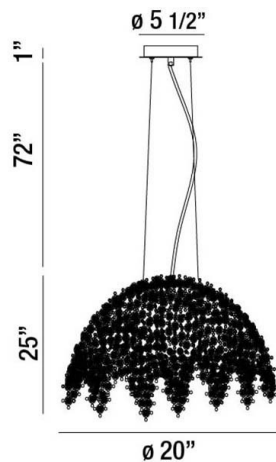

DANZA, 20" ROUND CHANDELIER

PRODUCT DETAILS

No.	:	31617-017
Product Color	:	CHROME
Product Material	:	METAL
Shade / Accent Colour	:	COGNAC
Shade / Accent Material	:	METAL/CRYSTAL
Diameter	:	20"
Height	:	25"
Overall Height	:	98"
Weight	:	11.4lbs

OPTIONS AVAILABLE

ITEM NO.	FINISH	SHADE
31617-017	CHROME	COGNAC

TECHNICAL DETAILS

Light Direction	:	Down
Hanging Support Type	:	AIRCRAFT CABLE
Hanging Support Length	:	72"
Canopy / Backplate Height	:	1"
Canopy / Backplate Dia.	:	5.5"
Adjustable Lamp Head	:	No
Location	:	DRY
Approval	:	