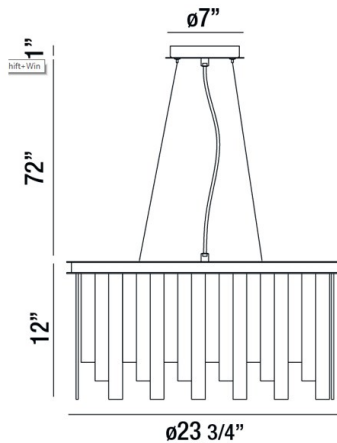

CANDICE, 24" ROUND CHANDELIER

PRODUCT DETAILS

No.	:	31605-014
Product Color	:	CHROME
Product Material	:	METAL
Shade / Accent Colour	:	FROSTED
Shade / Accent Material	:	HAND PRESSED GLASS
Diameter	:	23.75"
Height	:	12"
Overall Height	:	85"
Weight	:	42.4lbs

Options Available

ITEM NO.	FINISH	SHADE
31605-014	CHROME	FROSTED

TECHNICAL DETAILS

Light Direction	:	Down
Hanging Support Type	:	AIRCRAFT CABLE
Hanging Support Length	:	72"
Canopy / Backplate Height	:	1"
Canopy / Backplate Dia.	:	7"
Adjustable Lamp Head	:	No
Approval	:	