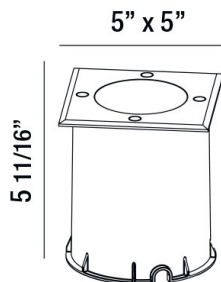

31596, 3x2W SQUARE INGROUND, STAINLESS STEEL

PRODUCT DETAILS

No.	:	31596-015
Product Color	:	STAINLESS STEEL
Shade / Accent Colour	:	STAINLESS STEEL
Length	:	5"
Width	:	5"
Height	:	5.6875"
Weight	:	1.9lbs

ITEM NO.	FINISH	SHADE
31596-015	STAINLESS STEEL	STAINLESS STEEL

TECHNICAL DETAILS

Light Direction	:	Up
Driver	:	Electronic driver 120V 50/60Hz
Adjustable Lamp Head	:	No
IP Rating	:	67
Location	:	WET
Approval	:	
Title 24	:	Yes
Beam Angle	:	25
Horizontal Adjustment	:	15