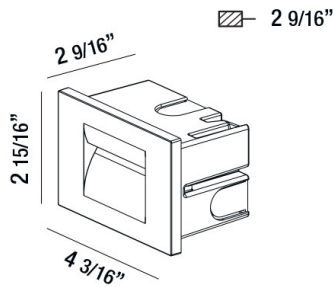

PROJECT INFORMATION

Job Name: Date: Type:

Comments: