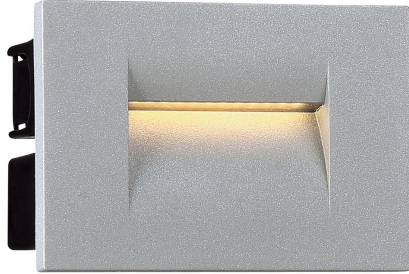

## 31590, 3.6W LED OUTDOOR IN-WALL

### PRODUCT DETAILS

No.	:	31590-013
Product Color	:	MARINE GREY
Width	:	4.1875"
Height	:	2.9375"
Ext	:	2.5625"
Weight	:	0.5lbs

### LIGHT SOURCE DETAILS

Light Source Type	:	INTEGRATED LED
Input Voltage	:	120V
Bulb Voltage	:	120V
Socket Type	:	LED
Total Wattage	:	3.6W
Total Lumen	:	80lm
Kelvin	:	3000K
CRI	:	80
Dimmable	:	No

### Options Available

ITEM NO.	FINISH	SHADE
31590-013	MARINE GREY	
31590-020	GRAPHITE GREY	