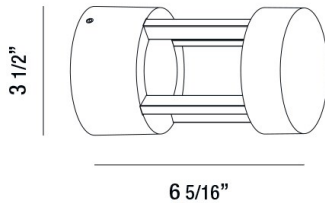

31586, 7W LED OUTDOOR WALL MOUNT

PRODUCT DETAILS

No.	:	31586-016
Product Color	:	MARINE GREY
Diameter	:	3.5"
Ext	:	6.3125"
Weight	:	1.2lbs

LIGHT SOURCE DETAILS

Light Source Type	:	INTEGRATED LED
Input Voltage	:	120V
Bulb Voltage	:	120V
Socket Type	:	LED
Total Wattage	:	7W
Total Lumen	:	350lm
Kelvin	:	3000K
CRI	:	80
Dimmable	:	No

Options Available

ITEM NO.	FINISH	SHADE
31586-016	MARINE GREY	
31586-023	GRAPHITE GREY	

TECHNICAL DETAILS

Light Direction	:	Down
Driver	:	Electronic driver 120V 50/60Hz
Adjustable Lamp Head	:	No
IP Rating	:	54
Location	:	WET
Approval	:	
Title 24	:	Yes