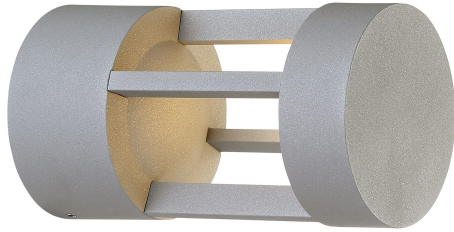

31586, 7W LED OUTDOOR WALL MOUNT

PRODUCT DETAILS

No.	:	31586-016
Product Color	:	MARINE GREY
Diameter	:	3.5"
Ext	:	6.3125"
Weight	:	1.2lbs

LIGHT SOURCE DETAILS

Light Source Type	:	INTEGRATED LED
Input Voltage	:	120V
Bulb Voltage	:	120V
Socket Type	:	LED
Total Wattage	:	7W
Total Lumen	:	350lm
Kelvin	:	3000K
CRI	:	80
Dimmable	:	No

Options Available

ITEM NO.	FINISH	SHADE
31586-016	MARINE GREY	
31586-023	GRAPHITE GREY	

TECHNICAL DETAILS

Light Direction	:	Down
Driver	:	Electronic driver 120V 50/60Hz
Adjustable Lamp Head	:	No
IP Rating	:	54
Location	:	WET
Approval	:	
Title 24	:	Yes