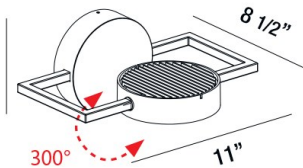

### PRODUCT DETAILS

No.	:	31585-019
Product Color	:	MARINE GREY
Length	:	11"
Width	:	8.5"
Height	:	5"
Weight	:	1.9lbs