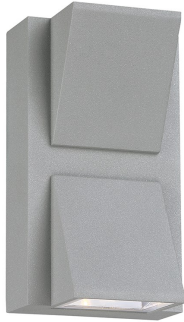

## 31582, 6W LED OUTDOOR WALL MOUNT

### PRODUCT DETAILS

No.	:	31582-018
Product Color	:	MARINE GREY
Width	:	3.125"
Height	:	5.5625"
Ext	:	2.625"
Weight	:	0.7lbs

### Options Available

ITEM NO.	FINISH	SHADE
31582-018	MARINE GREY	
31582-025	GRAPHITE GREY	