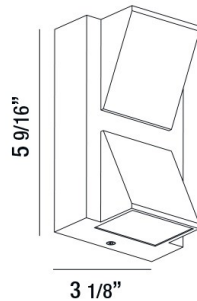

TECHNICAL DETAILS

Light Direction	:	Up or Down
Driver	:	Electronic driver 120V 50/60Hz
Adjustable Lamp Head	:	No
IP Rating	:	54
Location	:	WET
Approval	:	
Title 24	:	Yes

2 5/8"