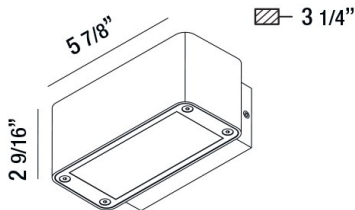

31581, 12W LED OUTDOOR WALL MOUNT

PRODUCT DETAILS

No.	:	31581-028
Product Color	:	GRAPHITE GREY
Width	:	5.875"
Height	:	2.5625"
Ext	:	3.25"
Weight	:	1.5lbs

LIGHT SOURCE DETAILS

Light Source Type	:	INTEGRATED LED
Input Voltage	:	120V
Bulb Voltage	:	120V
Socket Type	:	LED
Total Wattage	:	12W
Total Lumen	:	385lm
Kelvin	:	3000K
CRI	:	80
Dimmable	:	No

Options Available

ITEM NO.	FINISH	SHADE
31581-011	MARINE GREY	
31581-028	GRAPHITE GREY	

TECHNICAL DETAILS

Light Direction	:	Down
Driver	:	Electronic driver 120V 50/60Hz
Adjustable Lamp Head	:	No
IP Rating	:	54
Location	:	WET
Approval	:	
Title 24	:	Yes