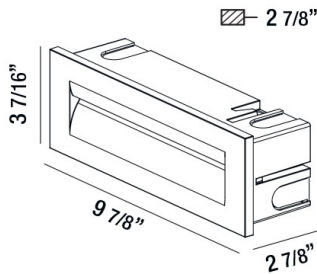

31576, 8.5W LED OUTDOOR IN-WALL

PRODUCT DETAILS

No.	:	31576-017
Product Color	:	MARINE GREY
Width	:	9.875"
Height	:	3.4375"
Ext	:	2.875"
Weight	:	1.2lbs

LIGHT SOURCE DETAILS

Light Source Type	:	INTEGRATED LED
Input Voltage	:	120V
Bulb Voltage	:	120V
Socket Type	:	LED
Total Wattage	:	8.5W
Total Lumen	:	190lm
Kelvin	:	3000K
CRI	:	80
Dimmable	:	No

Options Available

ITEM NO.	FINISH	SHADE
31576-017	MARINE GREY	
31576-024	GRAPHITE GREY	

TECHNICAL DETAILS

Driver	:	Electronic driver 120V 50/60Hz
Adjustable Lamp Head	:	No
IP Rating	:	65
Location	:	WET
Approval	:	
Title 24	:	Yes