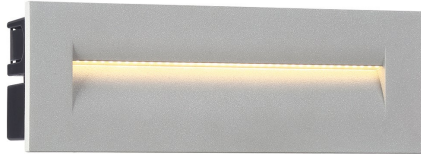

31576, 8.5W LED OUTDOOR IN-WALL

PRODUCT DETAILS

No.	:	31576-017
Product Color	:	MARINE GREY
Width	:	9.875"
Height	:	3.4375"
Ext	:	2.875"
Weight	:	1.2lbs

LIGHT SOURCE DETAILS

Light Source Type	:	INTEGRATED LED
Input Voltage	:	120V
Bulb Voltage	:	120V
Socket Type	:	LED
Total Wattage	:	8.5W
Total Lumen	:	190lm
Kelvin	:	3000K
CRI	:	80
Dimmable	:	No

Options Available

ITEM NO.	FINISH	SHADE
31576-017	MARINE GREY	
31576-024	GRAPHITE GREY	

TECHNICAL DETAILS

Driver	:	Electronic driver 120V 50/60Hz
Adjustable Lamp Head	:	No
IP Rating	:	65
Location	:	WET
Approval	:	
Title 24	:	Yes