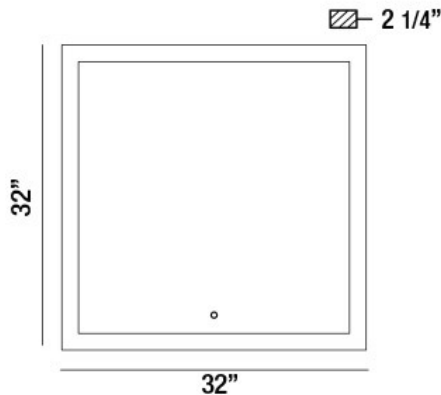

PROJECT INFORMATION

Job Name: Date: Type:

Comments: