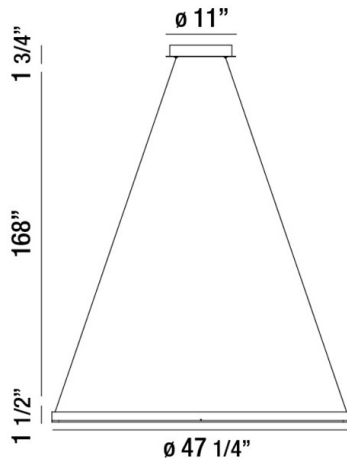

SPUNTO, 47" ROUND CHANDELIER

PRODUCT DETAILS

No.	:	31472-031
Product Color	:	GOLD
Product Material	:	METAL
Shade / Accent Colour	:	OPAL WHITE
Shade / Accent Material	:	ACRYLIC
Length	:	47.25"
Width	:	47.25"
Diameter	:	47.25"
Height	:	5"
Overall Height	:	171.25"
Weight	:	17.6LBS

LIGHT SOURCE DETAILS

Number of Bulbs	:	1
Light Source	:	LED
Light Source Type	:	LED
Input Voltage	:	120V
Bulb Voltage	:	120V
Socket Type	:	LED
Wattage	:	58W
Total Wattage	:	58W
Delivered Lumens	:	6501LM
Kelvin	:	3000K
CRI	:	90
Bulb Included	:	YES
Dimmable	:	YES

OPTIONS AVAILABLE

ITEM NO.	FINISH	SHADE
31472-012	SILVER	OPAL WHITE
31472-021	MATTE BLACK	OPAL WHITE
31472-031	GOLD	OPAL WHITE

TECHNICAL DETAILS

Light Direction	:	DOWN
Hanging Support Type	:	AIRCRAFT CABLE
Hanging Support Length	:	168"
Canopy / Backplate Height	:	2.125"
Canopy / Backplate Dia.	:	11"
Adjustable Lamp Head	:	NO
IP Rating	:	IP20
Location	:	DRY
Approval	:	