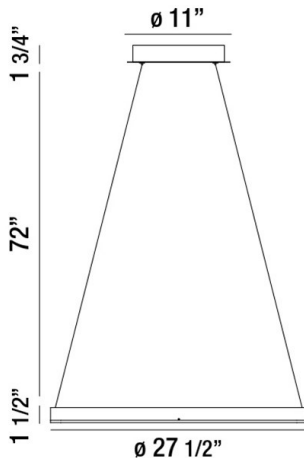

SPUNTO, 28" ROUND CHANDELIER

PRODUCT DETAILS

No.	:	31471-035
Product Color	:	GOLD
Product Material	:	METAL
Shade / Accent Colour	:	OPAL WHITE
Shade / Accent Material	:	ACRYLIC
Length	:	27.5"
Width	:	27.5"
Diameter	:	27.5"
Height	:	5"
Overall Height	:	75.25"
Weight	:	12.1LBS

LIGHT SOURCE DETAILS

Number of Bulbs	:	1
Light Source	:	LED
Light Source Type	:	LED
Input Voltage	:	120V
Bulb Voltage	:	120V
Socket Type	:	LED
Wattage	:	34W
Total Wattage	:	34W
Delivered Lumens	:	3682LM
Kelvin	:	3000K
CRI	:	90
Bulb Included	:	YES
Dimmable	:	YES

OPTIONS AVAILABLE

ITEM NO.	FINISH	SHADE
31471-015	SILVER	OPAL WHITE
31471-027	MATTE BLACK	OPAL WHITE
31471-035	GOLD	OPAL WHITE

TECHNICAL DETAILS

Light Direction	:	DOWN
Hanging Support Type	:	AIRCRAFT CABLE
Hanging Support Length	:	72"
Canopy / Backplate Height	:	2.5"
Canopy / Backplate Dia.	:	11"
Adjustable Lamp Head	:	NO
IP Rating	:	IP20
Location	:	DRY
Approval	:	