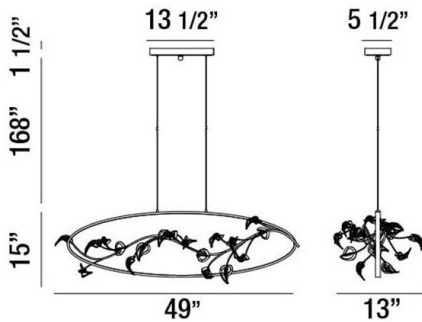

PERALTA, 49" OVAL CHANDELIER

PRODUCT DETAILS

No.	:	31393-010
Product Color	:	BRONZE
Product Material	:	METAL
Shade / Accent Colour	:	GOLD
Shade / Accent Material	:	BRANCH/CRYSTAL ACCENTS
Length	:	49"
Width	:	13"
Height	:	15"
Overall Height	:	184.5"
Weight	:	11.2lbs

TECHNICAL DETAILS

Light Direction	:	Down
Hanging Support Type	:	AIRCRAFT CABLE
Hanging Support Length	:	168"
Canopy / Backplate Length	:	13.5"
Canopy / Backplate Height	:	1.5"
Canopy / Backplate Width	:	5.5"
Adjustable Lamp Head	:	No
Location	:	DRY
Approval	:	