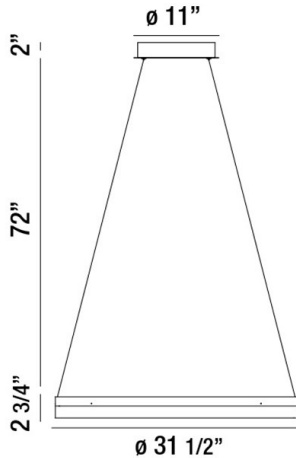

MINUTA, 32" ROUND CHANDELIER

PRODUCT DETAILS

No.	:	31778-015
Product Color	:	SAND WHITE
Product Material	:	ALUMINUM
Shade / Accent Colour	:	FROSTED
Shade / Accent Material	:	ACRYLIC
Diameter	:	31.5"
Height	:	2.75"
Overall Height	:	76.75"
Weight	:	12.1lbs

LIGHT SOURCE DETAILS

Light Source Type	:	INTEGRATED LED
Input Voltage	:	120V
Bulb Voltage	:	120V
Total Wattage	:	43W
Total Lumen	:	3200lm
Kelvin	:	3000K
CRI	:	80+
Dimmable	:	Yes

Options Available

ITEM NO.	FINISH	SHADE
31778-015	SAND WHITE	FROSTED
31778-022	BRONZE	FROSTED

TECHNICAL DETAILS

Light Direction	:	Down
Hanging Support Type	:	AIRCRAFT CABLE
Hanging Support Length	:	72"
Canopy / Backplate Height	:	2"
Canopy / Backplate Dia.	:	11"
Adjustable Lamp Head	:	No
Approval	:	