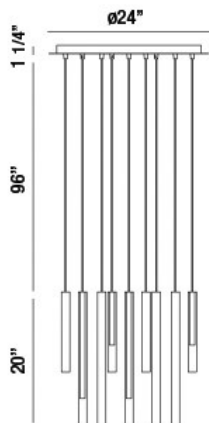

SANTANA, 24" ROUND CHANDELIER

PRODUCT DETAILS

No.	:	31445-016
Product Color	:	BLACK
Product Material	:	METAL
Shade / Accent Colour	:	BLACK
Shade / Accent Material	:	METAL EXTRUDED TUBES
Diameter	:	24"
Height	:	20"
Overall Height	:	117.25"
Weight	:	26.8lbs

LIGHT SOURCE DETAILS

Light Source Type	:	INTEGRATED LED
Input Voltage	:	120V
Bulb Voltage	:	120V
Total Wattage	:	18W
Total Lumen	:	900lm
Kelvin	:	3000K
CRI	:	90+
Dimmable	:	Yes

Options Available

ITEM NO.	FINISH	SHADE
31445-016	BLACK	BLACK
31445-025	SATIN NICKEL	SATIN NICKEL
31445-038	ANTIQUÉ BRASS	ANTIQUÉ BRASS
31445-045	BLACK	MULTI COLORS

TECHNICAL DETAILS

Light Direction	:	Down
Hanging Support Type	:	WIRE
Hanging Support Length	:	96"
Canopy / Backplate Height	:	1.25"
Canopy / Backplate Dia.	:	24"
Adjustable Lamp Head	:	No
Location	:	DRY
Approval	:	
Title 24	:	Yes