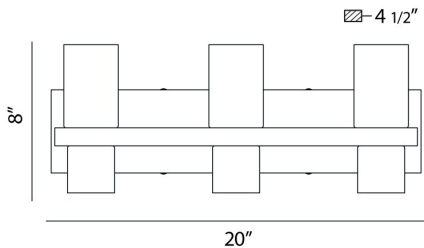

PILLAR, 20" VANITY LIGHT

Options Available

ITEM NO.	FINISH	SHADE
23278-028	BRUSHED NICKEL	OPAL WHITE
23278-035	CHROME	OPAL WHITE

PRODUCT DETAILS

No.	:	23278-028
Product Color	:	BRUSHED NICKEL
Product Material	:	METAL
Shade / Accent Colour	:	OPAL WHITE
Shade / Accent Material	:	GLASS
Width	:	20"
Height	:	8"
Ext	:	4.5"
Weight	:	6.7lbs

Light Direction	:	Up
Canopy / Backplate Length	:	20"
Canopy / Backplate Height	:	0.625"
Canopy / Backplate Width	:	4.5"
Adjustable Lamp Head	:	No
Mounting	:	Up
Approval	:	

PROJECT INFORMATION

 Job Name: Date: Type: