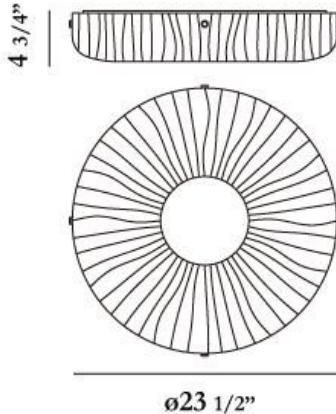

SPECTRA, 24" CEILING MOUNT

PRODUCT DETAILS

No.	:	22937-018
Product Color	:	CLEAR
Product Material	:	METAL
Shade / Accent Colour	:	CLEAR
Shade / Accent Material	:	FRACCO GLASS
Diameter	:	23.5"
Height	:	4.75"
Weight	:	30.8lbs

Options Available

ITEM NO.	FINISH	SHADE
22937-018	CLEAR	CLEAR

TECHNICAL DETAILS

Canopy / Backplate Height	:	0.8"
Canopy / Backplate Dia.	:	19.68"
Adjustable Lamp Head	:	No
Location	:	DRY
Approval	:	

PROJECT INFORMATION