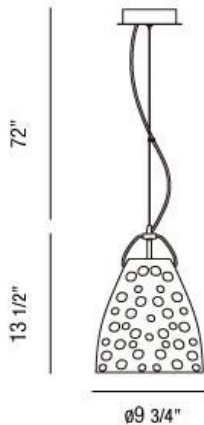

AMERO, 10" ROUND PENDANT

Options Available

ITEM NO.	FINISH	SHADE
22900-012	CHROME	CLEAR
22900-036	CHROME	AMBER

PRODUCT DETAILS

No.	:	22900-012
Product Color	:	CHROME
Product Material	:	METAL
Shade / Accent Colour	:	CLEAR
Shade / Accent Material	:	HAND-BLOWN GLASS
Diameter	:	9.75"
Height	:	13.5"
Overall Height	:	86.5"
Weight	:	5.4lbs

LIGHT SOURCE DETAILS

Number of Bulbs	:	1
Light Source	:	Incandescent
Light Source Type	:	A19
Input Voltage	:	120V
Bulb Voltage	:	120V
Socket Type	:	E26
Wattage	:	60W
Total Wattage	:	60W
Bulb Included	:	No
Dimmable	:	Yes

TECHNICAL DETAILS

Light Direction	:	Down
Hanging Support Type	:	AIRCRAFT CABLE
Hanging Support Length	:	72"
Canopy / Backplate Height	:	1"
Canopy / Backplate Dia.	:	4.75"
Adjustable Lamp Head	:	No
Location	:	DRY
Approval	:	