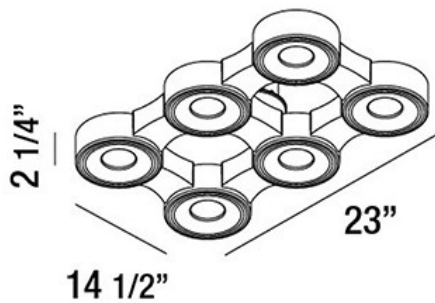

STAVRO, 23" CEILING MOUNT

PRODUCT DETAILS

No.	:	30278-011
Product Color	:	WHITE
Length	:	23"
Width	:	14.5"
Height	:	2.25"
Weight	:	17.6lbs

LIGHT SOURCE DETAILS

Light Source Type	:	INTEGRATED LED
Input Voltage	:	120V
Bulb Voltage	:	120V
Total Wattage	:	324W
Total Lumen	:	3600lm
Kelvin	:	3000K
CRI	:	80
Dimmable	:	Yes

Options Available

ITEM NO.	FINISH	SHADE
30278-011	WHITE	

TECHNICAL DETAILS

Adjustable Lamp Head	:	No
Location	:	DRY
Approval	:	
Beam Angle	:	120

PROJECT INFORMATION

Job Name: Date: Type:

Comments: