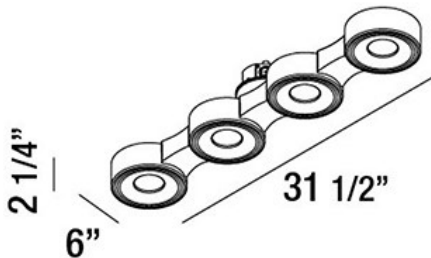

STAVRO, 32" CEILING MOUNT

PRODUCT DETAILS

No.	:	30276-017
Product Color	:	WHITE
Length	:	31.5"
Width	:	6"
Height	:	2.25"
Weight	:	8lbs

LIGHT SOURCE DETAILS

Light Source Type	:	INTEGRATED LED
Input Voltage	:	120V
Bulb Voltage	:	120V
Total Wattage	:	36W
Total Lumen	:	2400lm
Kelvin	:	3000K
CRI	:	80
Dimmable	:	Yes

Options Available

ITEM NO.	FINISH	SHADE
30276-017	WHITE	

TECHNICAL DETAILS

Adjustable Lamp Head	:	No
Location	:	DRY
Approval	:	
Beam Angle	:	120

PROJECT INFORMATION

Job Name: Date: Type:

Comments: