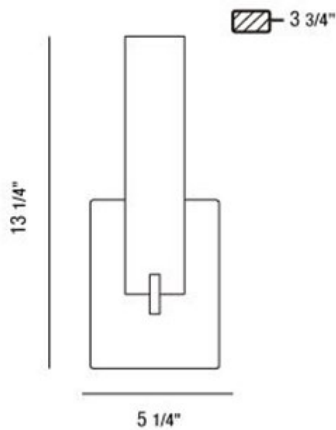

### PRODUCT DETAILS

No.	:	30181-014
Product Color	:	CHROME
Product Material	:	METAL
Shade / Accent Colour	:	FROSTED
Shade / Accent Material	:	GLASS
Width	:	5.25"
Height	:	13.25"
Ext	:	3.75"
Weight	:	2.5lbs

### TECHNICAL DETAILS

Canopy / Backplate Length	:	4.34"
Canopy / Backplate Height	:	1.187"
Canopy / Backplate Width	:	4.34"
Adjustable Lamp Head	:	No
Mounting	:	Up
Location	:	DRY
Approval	:	