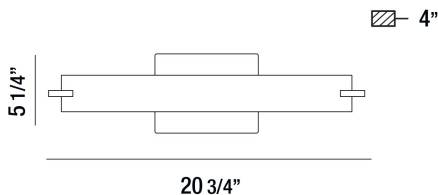

ZUMA, WALL MOUNT

PRODUCT DETAILS

No.	:	30179-011
Product Color	:	CHROME
Product Material	:	METAL
Shade / Accent Colour	:	FROSTED
Shade / Accent Material	:	GLASS
Width	:	20.75"
Height	:	5.25"
Ext	:	4"
Weight	:	2.9lbs

LIGHT SOURCE DETAILS

Light Source Type	:	INTEGRATED LED
Input Voltage	:	120V
Bulb Voltage	:	120V
Total Wattage	:	15W
Total Lumen	:	1350lm
Kelvin	:	3200K
CRI	:	80+
Dimmable	:	Yes

Options Available

ITEM NO.	FINISH	SHADE
30179-011	CHROME	FROSTED
30179-028	SATIN NICKEL	FROSTED

TECHNICAL DETAILS

Canopy / Backplate Length	:	4.34"
Canopy / Backplate Height	:	1.375"
Canopy / Backplate Width	:	4.34"
Adjustable Lamp Head	:	No
Mounting	:	Up or Down
Location	:	DRY
Approval	:	

PROJECT INFORMATION