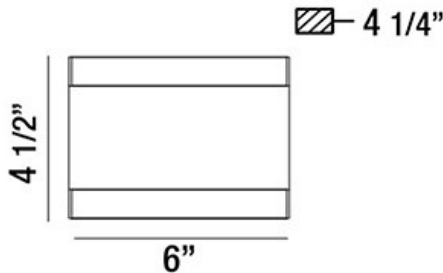

### PRODUCT DETAILS

No.	:	30147-010
Product Color	:	CHROME
Product Material	:	METAL
Shade / Accent Colour	:	WHITE
Shade / Accent Material	:	ACRYLIC
Width	:	6"
Height	:	4.5"
Ext	:	4"
Weight	:	2.4lbs

### TECHNICAL DETAILS

Canopy / Backplate Length	:	4.5"
Canopy / Backplate Height	:	0.25"
Canopy / Backplate Width	:	4.5"
Adjustable Lamp Head	:	No
Mounting	:	Up or Down
Location	:	DRY
Approval	:	