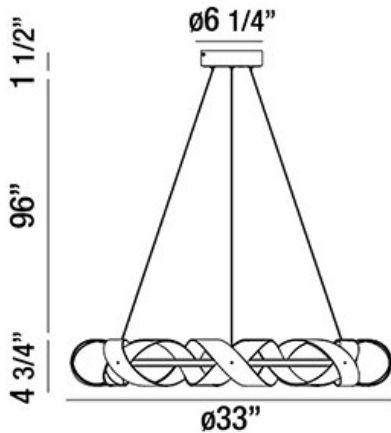

## BANDERIA, 33" ROUND CHANDELIER

### PRODUCT DETAILS

No.	:	30080-010
Product Color	:	BRONZE
Product Material	:	METAL
Shade / Accent Colour	:	BRONZE/GOLD
Shade / Accent Material	:	METAL RIBBONS
Diameter	:	33"
Height	:	4.75"
Overall Height	:	102.25"
Weight	:	9.6lbs

### TECHNICAL DETAILS

Light Direction	:	Down
Hanging Support Type	:	AIRCRAFT CABLE
Hanging Support Length	:	96"
Canopy / Backplate Height	:	1.5"
Canopy / Backplate Dia.	:	6.25"
Adjustable Lamp Head	:	No
Location	:	DRY
Approval	:	