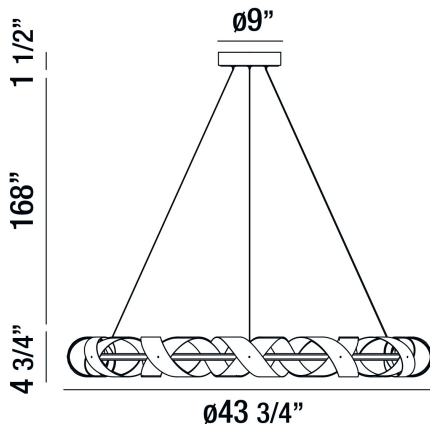

BANDERIA, 44" ROUND CHANDELIER

PRODUCT DETAILS

No.	:	30079-014
Product Color	:	BRONZE
Product Material	:	METAL
Shade / Accent Colour	:	BRONZE/GOLD
Shade / Accent Material	:	METAL RIBBONS
Diameter	:	43.75"
Height	:	4.75"
Overall Height	:	174.25"
Weight	:	12.5lbs

ITEM NO.	FINISH	SHADE
30079-014	BRONZE	BRONZE/GOLD

TECHNICAL DETAILS

Light Direction	:	Down
Hanging Support Type	:	AIRCRAFT CABLE
Hanging Support Length	:	168"
Canopy / Backplate Height	:	1.5"
Canopy / Backplate Dia.	:	9"
Adjustable Lamp Head	:	No
Approval	:	