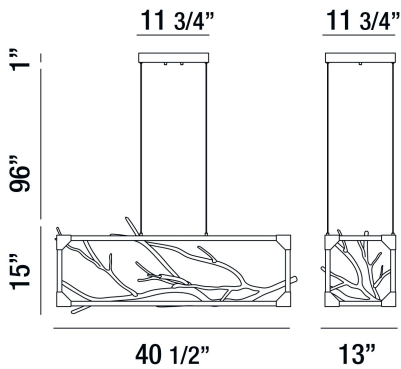

ALDO, 41" LINEAR CHANDELIER

PRODUCT DETAILS

No.	:	30078-017
Product Color	:	ANTIQUÉ SILVER
Product Material	:	METAL
Shade / Accent Colour	:	WOOD
Shade / Accent Material	:	NATURAL BRANCH
Length	:	40.5"
Width	:	13"
Height	:	15"
Overall Height	:	112"
Weight	:	14.9lbs

LIGHT SOURCE DETAILS

Light Source Type	:	INTEGRATED LED
Input Voltage	:	120V
Bulb Voltage	:	120V
Total Wattage	:	72W
Total Lumen	:	6700lm
Kelvin	:	3000K
CRI	:	80+
Dimmable	:	Yes

Options Available

ITEM NO.	FINISH	SHADE
30078-017	ANTIQUÉ SILVER	WOOD

TECHNICAL DETAILS

Light Direction	:	Down
Hanging Support Type	:	AIRCRAFT CABLE
Hanging Support Length	:	96"
Canopy / Backplate Length	:	11.75"
Canopy / Backplate Height	:	1"
Canopy / Backplate Width	:	11.75"
Adjustable Lamp Head	:	No
Location	:	DRY
Approval	:	