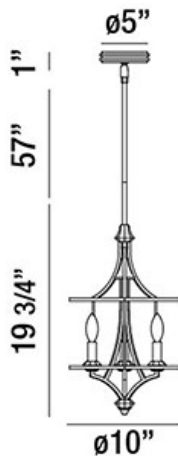

### PRODUCT DETAILS

No.	:	30076-013
Product Color	:	ANTIQUÉ SILVER LEAF
Product Material	:	METAL
Shade / Accent Colour	:	CLEAR
Shade / Accent Material	:	CRYSTAL BEADS
Diameter	:	10"
Height	:	19.75"
Overall Height	:	77.75"
Weight	:	6.3lbs

### LIGHT SOURCE DETAILS

Number of Bulbs	:	3
Light Source	:	Incandescent
Light Source Type	:	B10
Input Voltage	:	120V
Bulb Voltage	:	120V
Socket Type	:	E12
Wattage	:	60W
Total Wattage	:	180W
Bulb Included	:	No
Dimmable	:	Yes

### TECHNICAL DETAILS

Light Direction	:	Down
Hanging Support Type	:	ROD
Hanging Support Length	:	57"
Rods Included	:	3"+6"+12"+18"+18"
Canopy / Backplate Height	:	1"
Canopy / Backplate Dia.	:	5"
Adjustable Lamp Head	:	No
Location	:	DRY
Approval	:	