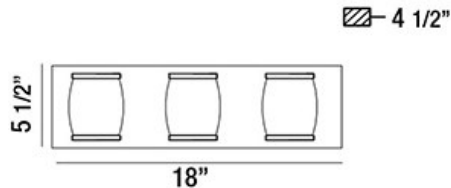

BARILE, 18" VANITY LIGHT

PRODUCT DETAILS

No.	:	30044-012
Product Color	:	CHROME
Product Material	:	METAL
Shade / Accent Colour	:	CLEAR
Shade / Accent Material	:	GLASS
Width	:	18"
Height	:	5.5"
Ext	:	4.5"
Weight	:	7.4lbs

Options Available

ITEM NO.	FINISH	SHADE
30044-012	CHROME	CLEAR

TECHNICAL DETAILS

Light Direction	:	Up or Down
Canopy / Backplate Length	:	17.125"
Canopy / Backplate Height	:	0.813"
Canopy / Backplate Width	:	4.5"
Adjustable Lamp Head	:	No
Location	:	DAMP
Approval	:	