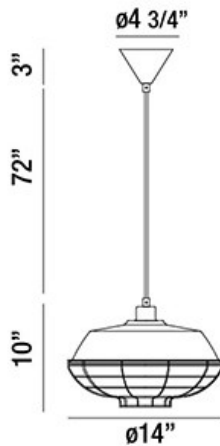

## LONDON, 14" ROUND PENDANT

### PRODUCT DETAILS

No.	:	30012-011
Product Color	:	CHROME
Product Material	:	METAL
Shade / Accent Colour	:	CHROME
Shade / Accent Material	:	METAL CAGE
Diameter	:	14"
Height	:	10"
Overall Height	:	85"
Weight	:	4lbs

### TECHNICAL DETAILS

Light Direction	:	Down
Hanging Support Type	:	WIRE
Hanging Support Length	:	72"
Canopy / Backplate Height	:	3"
Canopy / Backplate Dia.	:	4.75"
Adjustable Lamp Head	:	No
Location	:	DRY
Approval	:	